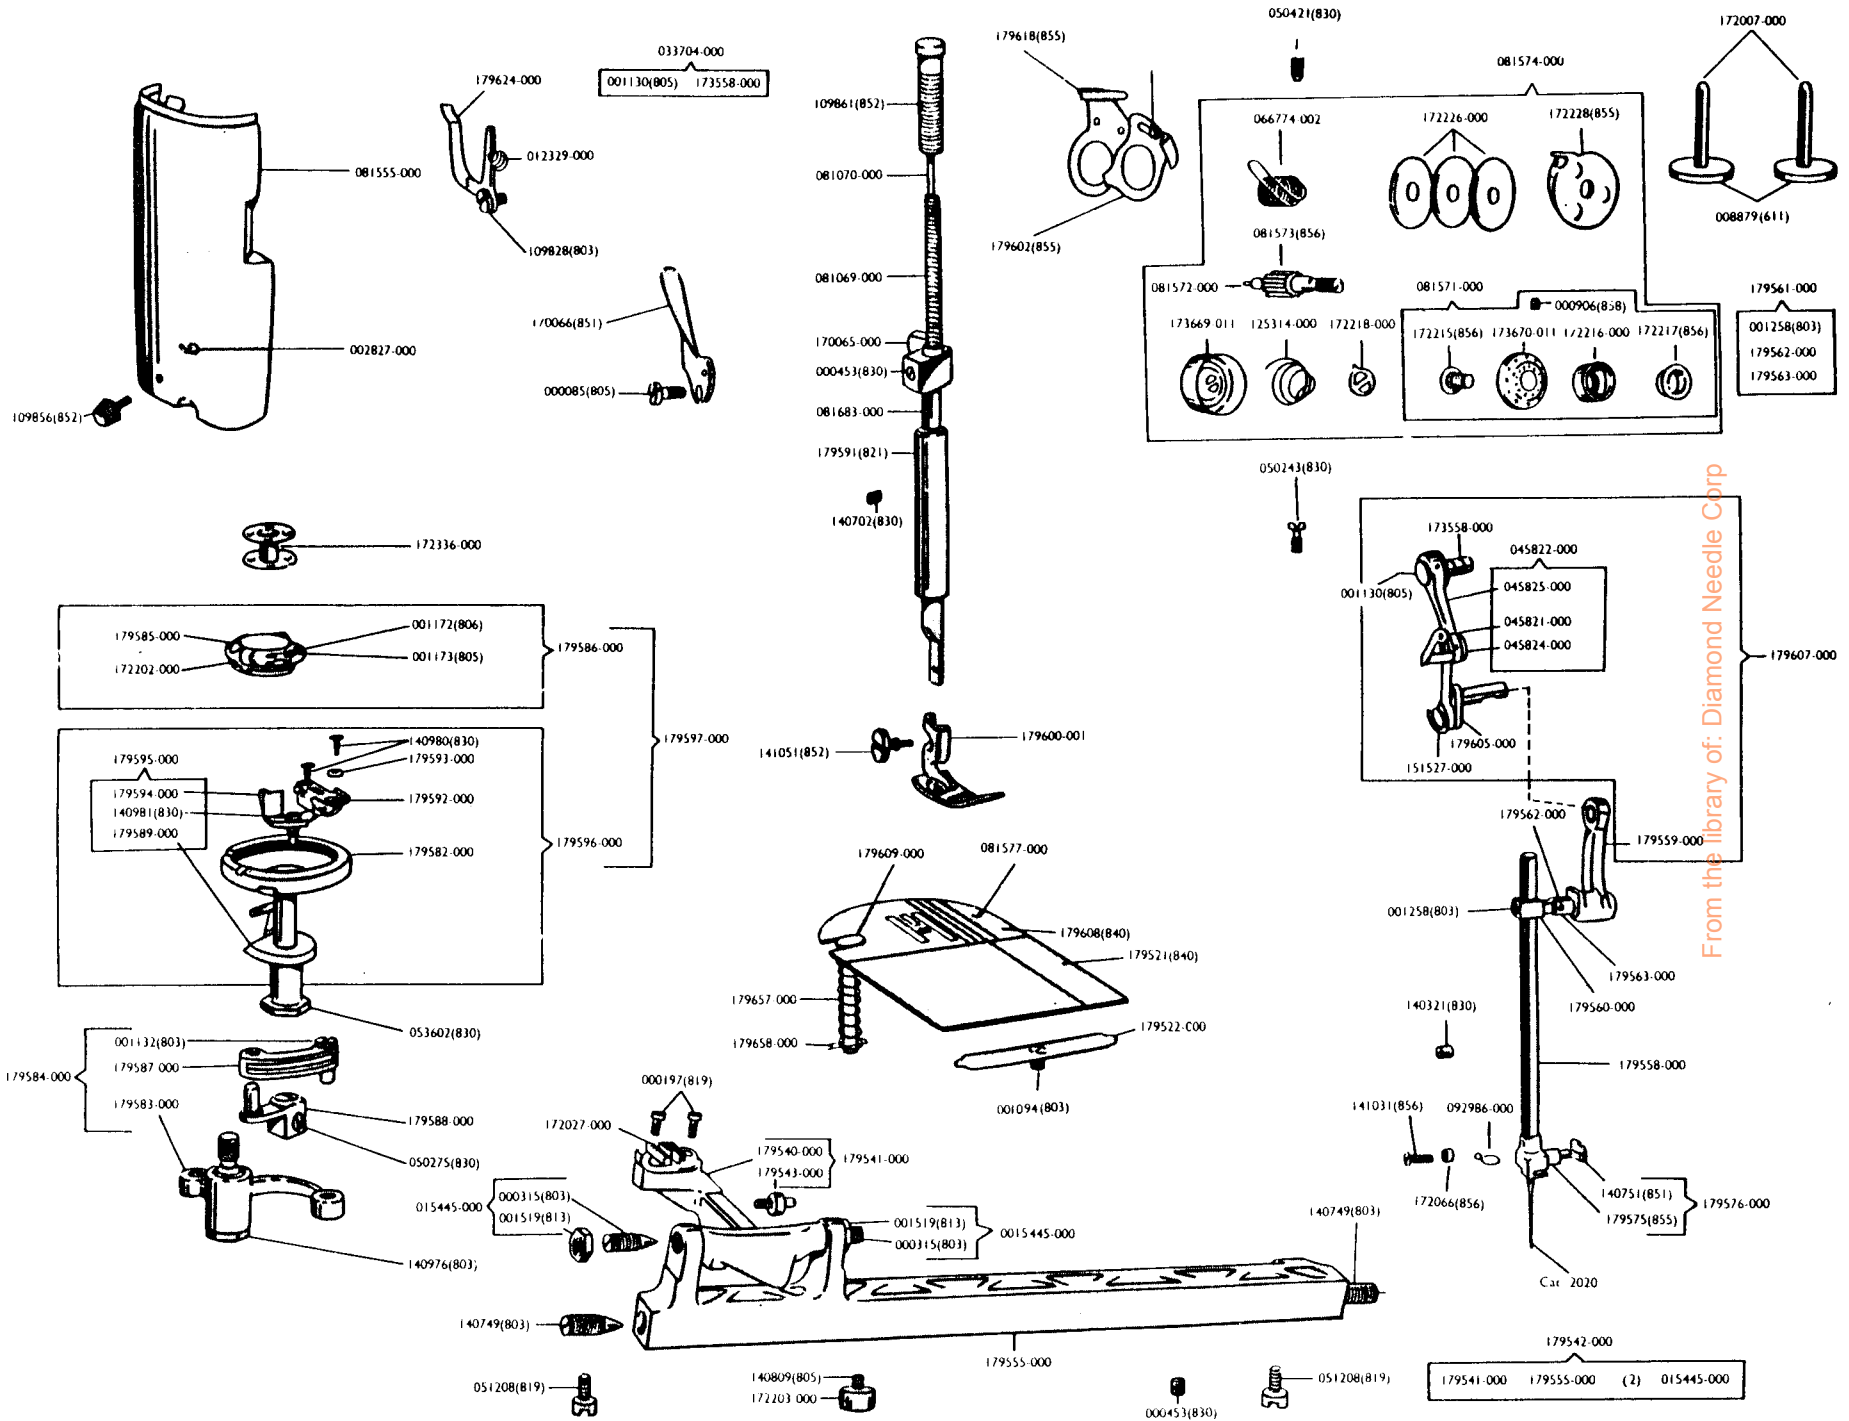

SINGER

338

List of Parts—Machine No. 338

ATTACHMENT SET 93727

32773	Presser Foot
81245	Binder
161127	Zipper Foot
161172	Seam Guide
161294	Screwdriver (LG)
161295	Screwdriver (SM)
161609	Tube of Oil
161611	Attachment Box
161613	Button Foot
161671	Hemmer Foot
161771	Applique Foot
161894	Raising Plate
161895	Throat Plate
172336	Bobbin (Plastic) (4)
276302	Fashion Disc 2
276303	Fashion Disc 3
276305	Fashion Disc 5
276306	Fashion Disc 6
276309	Fashion Disc 9
276310	Fashion Disc 10
276313	Fashion Disc 13
276331	Fashion Disc 31
2020(15x1)	Needles 14 (3)

List of Parts—Machine No. 338

From the library of: Diamond Needle Corp

List of Parts—Machine No. 338

SINGER
 FOR WORLD WIDE
 LIGHT, DIM, OR VARIABLE VOLTAGE
 DO NOT EXCEED 1000/1100 WATT

For alternative voltages see parts list section.

List of Parts—Machine No. 338