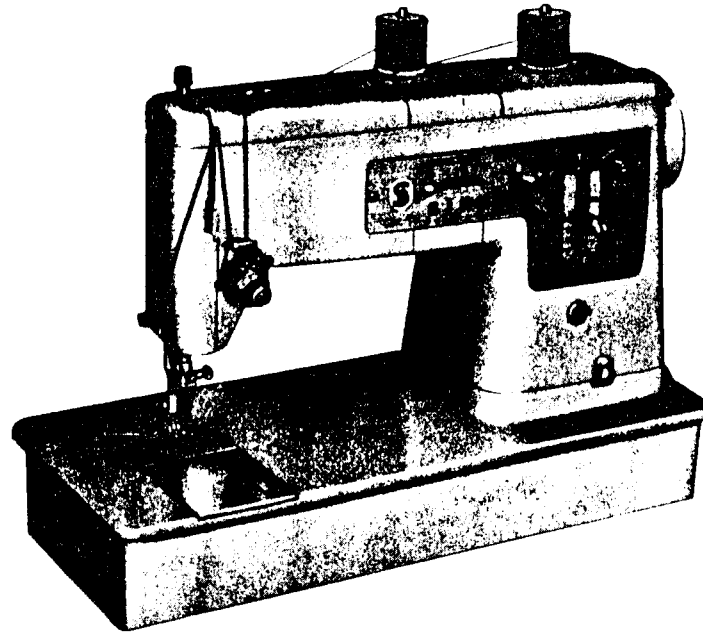

SINGER

338

List of Parts—Machine No. 338

ATTACHMENT SET 93727

32773	Presser Foot
81245	Binder
161127	Zipper Foot
161172	Seam Guide
161294	Screwdriver (LG)
161295	Screwdriver (SM)
161609	Tube of Oil
161611	Attachment Box
161613	Button Foot
161671	Hemmer Foot
161771	Applique Foot
161894	Raising Plate
161895	Throat Plate
172336	Bobbin (Plastic) (4)
276302	Fashion Disc 2
276303	Fashion Disc 3
276305	Fashion Disc 5
276306	Fashion Disc 6
276309	Fashion Disc 9
276310	Fashion Disc 10
276313	Fashion Disc 13
276331	Fashion Disc 31
2020(15x1)	Needles 14 (3)

List of Parts—Machine No. 338

From the library of: Diamond Needle Corp

List of Parts—Machine No. 338

SINGER
 FOR WORLD WIDE
 LIGHT, DIM, OR VARIABLE VOLTAGE
 DO NOT EXCEED 1000/1100 WATT

For alternative voltages see parts list section.

List of Parts—Machine No. 338