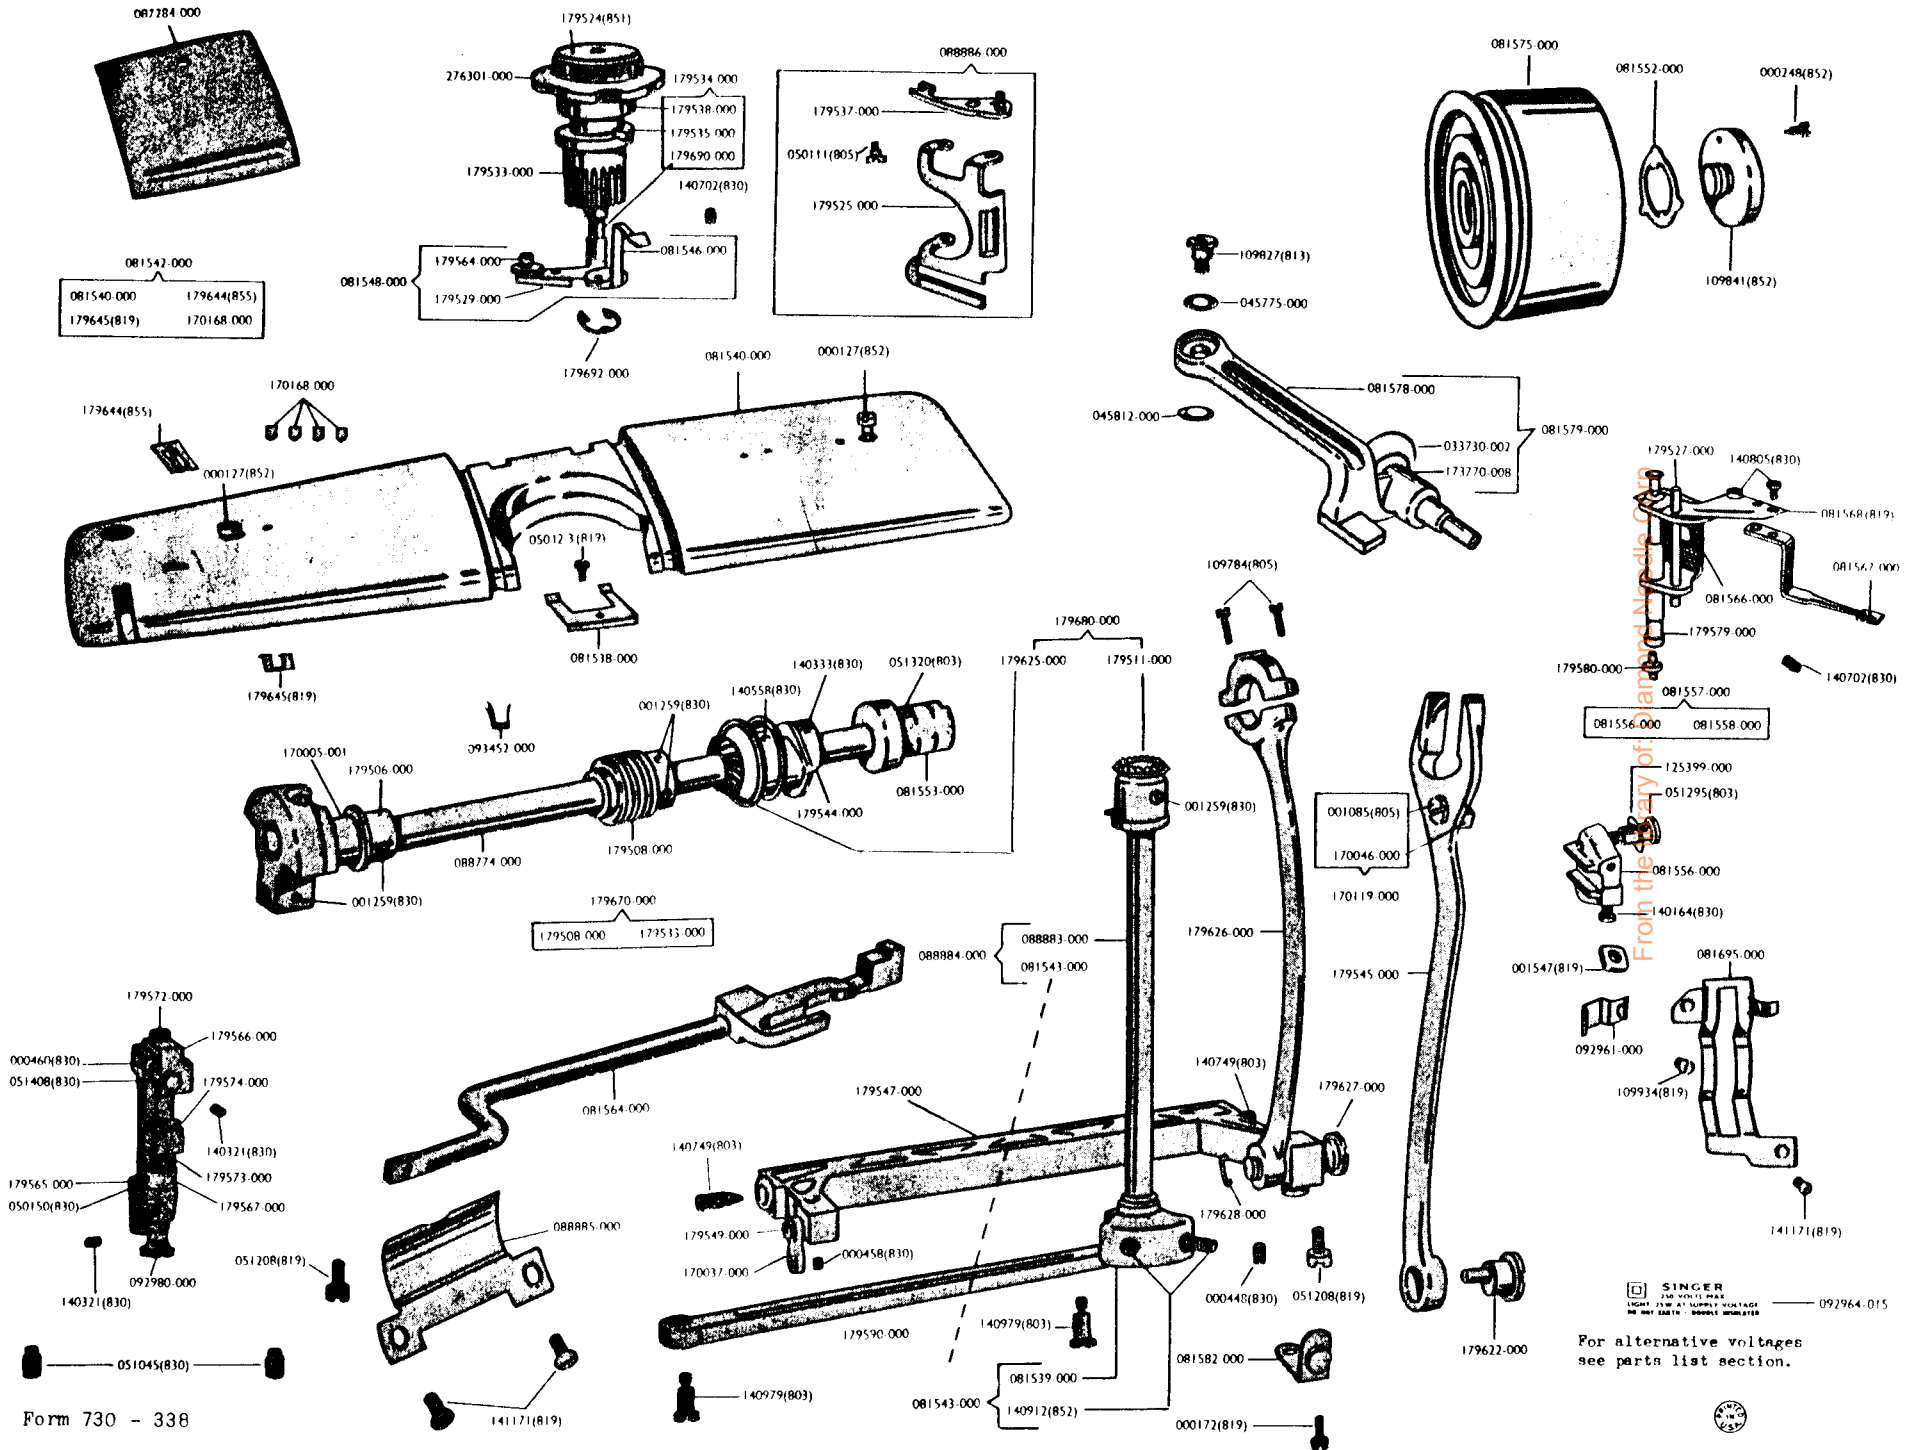

SINGER

338

List of Parts—Machine No. 338

ATTACHMENT SET 93727

32773	Presser Foot
81245	Binder
161127	Zipper Foot
161172	Seam Guide
161294	Screwdriver (LG)
161295	Screwdriver (SM)
161609	Tube of Oil
161611	Attachment Box
161613	Button Foot
161671	Hemmer Foot
161771	Applique Foot
161894	Raising Plate
161895	Throat Plate
172336	Bobbin (Plastic) (4)
276302	Fashion Disc 2
276303	Fashion Disc 3
276305	Fashion Disc 5
276306	Fashion Disc 6
276309	Fashion Disc 9
276310	Fashion Disc 10
276313	Fashion Disc 13
276331	Fashion Disc 31
2020(15x1)	Needles 14 (3)

List of Parts—Machine No. 338

From the library of: Diamond Needle Corp

List of Parts—Machine No. 338

SINGER
 FOR WORLD WIDE
 LIGHT, DIM, OR VARIABLE VOLTAGE
 DO NOT EXCEED 1000/1100 WATT

For alternative voltages see parts list section.

List of Parts—Machine No. 338